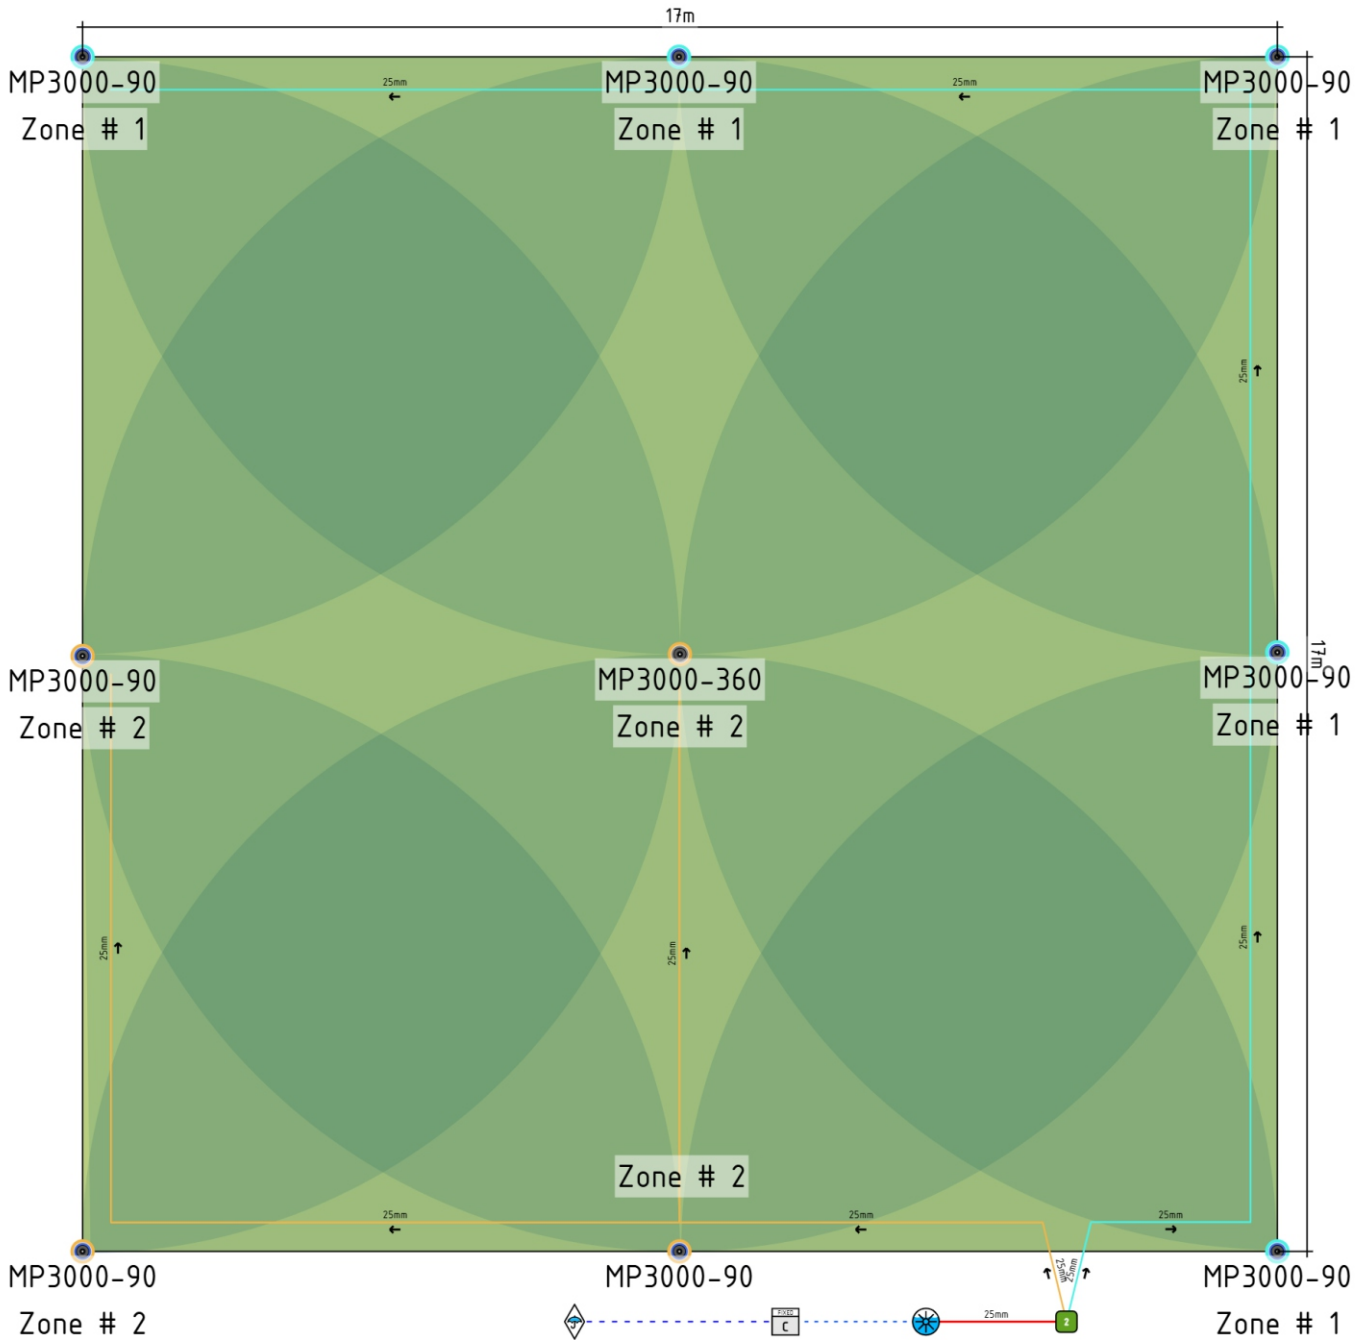

Dokonalý trávnik bez námahy

Fine cut lawn 289m²

	Sprinklers	9pcs
	Valve manifold	1pcs
	Water source	1pcs
	Controller	1pcs
	Sensor	1pcs
	Main pipe	2m
	Lateral pipes	66.2m

#	Type	Name	Zone	Flow	Sector	Radius	Pressure	Reduced
1	Nozzle	MP3000-90	Zone # 2	6.45lpm	180°	8.5m	2.8bar	-7%
2	Nozzle	MP3000-90	Zone # 2	6.41lpm	179°	8.5m	2.8bar	-7%
3	Nozzle	MP3000-90	Zone # 1	6.45lpm	180°	8.5m	2.8bar	-7%
4	Nozzle	MP3000-90	Zone # 1	6.45lpm	180°	8.5m	2.8bar	-7%
5	Nozzle	MP3000-360	Zone # 2	12.89lpm	358°	8.5m	2.8bar	-7%
6	Nozzle	MP3000-90	Zone # 1	3.04lpm	90°	8.5m	2.8bar	-7%
7	Nozzle	MP3000-90	Zone # 1	3.05lpm	90°	8.5m	2.8bar	-6%
8	Nozzle	MP3000-90	Zone # 1	3.04lpm	90°	8.5m	2.8bar	-7%
9	Nozzle	MP3000-90	Zone # 2	3.05lpm	90°	8.5m	2.8bar	-7%

#	Zone name	Valve Box	Zone type	Color	Consumers	Flow	Length	Precip.	Area
1	Zone # 1	Valve Box # 1	Sprinkler		5pcs	22.03lpm	36.1m	6.3mm/h	210.5m ²
2	Zone # 2	Valve Box # 1	Sprinkler		4pcs	28.8lpm	30.2m	6.5mm/h	266.9m ²